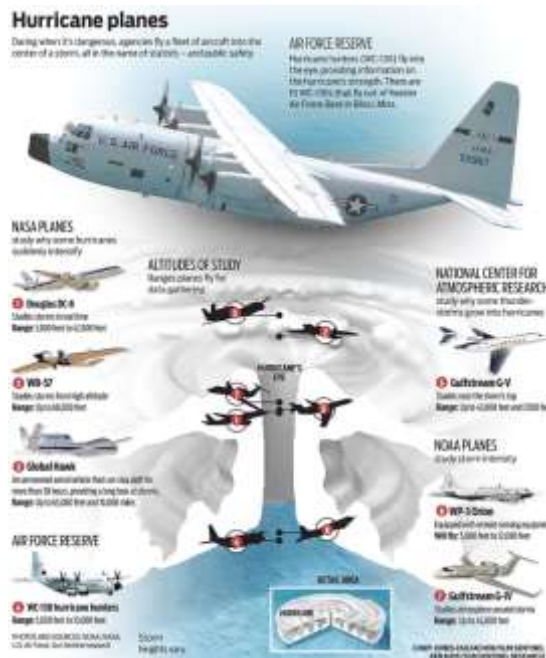

### APR 10 – Col. Richard ret) - Flying in a Hurricane

A lot of meteorologists sit behind out hurricane forecasts and however, fly straight into the Their goal is to figure out where headed and help people on the That's precisely why a small fleet jets and turboprop planes fly Col. Picanso will share the some harrowing tales from his experiences.

### Picanso (USAF

computers to crank warnings. Others, terrifying storms. hurricanes are ground stay safe. of "hurricane hunter" through storms. technology and own personal

### Sep 13 - Michael Kelly, Eisenhower and U2 Spy incident

Returning for his 3rd speaking engagement NPS Ranger Michael Kelly will focus on the U-2 spy plane incident in 1960, during the presidency of Dwight D. Eisenhower and the premiership of Nikita Khrushchev, during The Cold War. The aircraft, flown by CIA pilot Francis Gary Powers, was doing photographic aerial reconnaissance clearly in Soviet airspace when it was hit by a surface-to-air missile and crashed. Powers parachuted safely and was captured. The US cover up failed when the Soviet government came forward with the U-2's intact remains and captured pilot as well as photos of military bases in Russia taken by the aircraft.